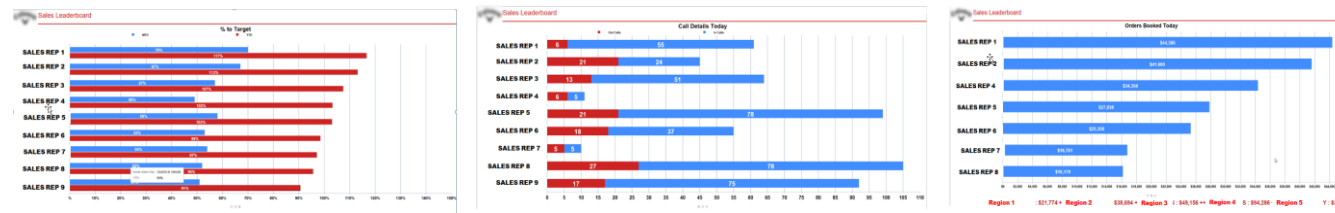

Xcelsius - SAP Design Studio Migration Using Visual BI Extensions (VBX)

Industry

Consumer Goods – Sporting Goods

Location

Carlsbad, CA

Employees

1700+

Function

Sales

Challenges

- Replacement needed for Visual Composer & Xcelsius dashboards post BW 7.4 / BO 4.1 upgrades respectively
- Lack of geolocation-based reporting
- Poor performance & long development cycles
- 500 users supported by just 4 developers

- Delivered first working prototype of sales leaderboard solution delivered in five (5) days
- Implemented sales leaderboard & global operations dashboards in less than ten (10) weeks
- Solution leveraged geolocation analytics powered by Visual BI Extensions (VBX)
- Reduced overall development time by 90%