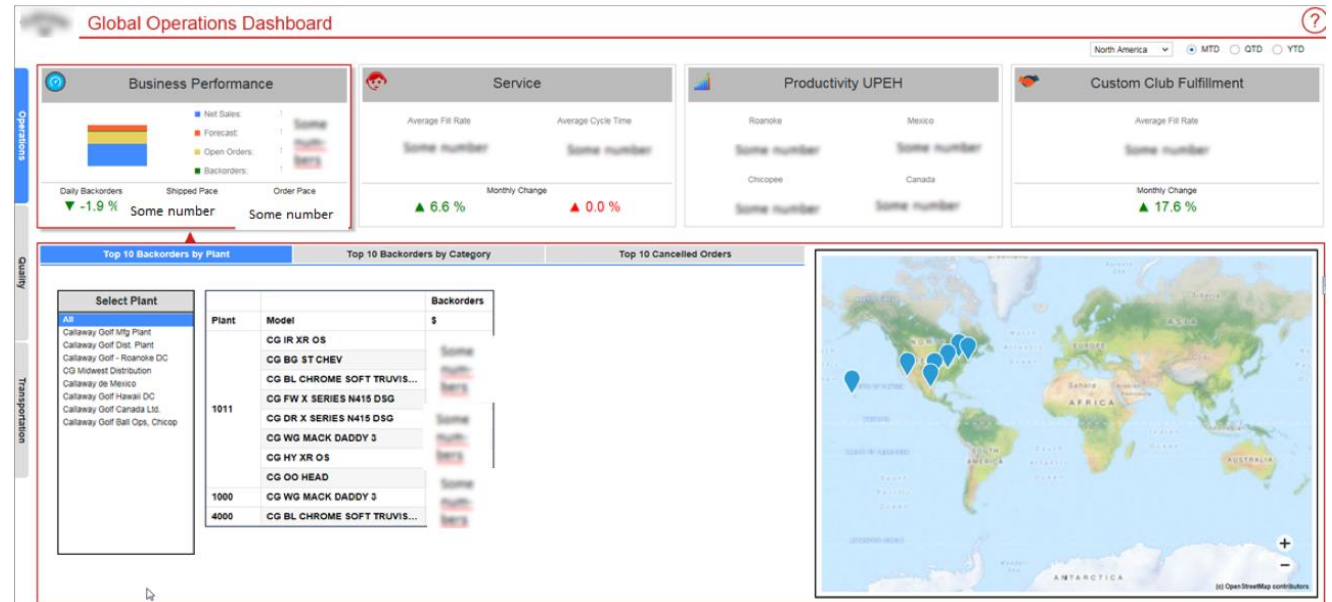

Xcelsius - SAP Design Studio Migration Using Visual BI Extensions (VBX)

Industry

Consumer Goods – Sporting Goods

Location

Carlsbad, CA

Employees

1700+

Function

Sales

Challenges

- Replacement needed for Visual Composer & Xcelsius dashboards post BW 7.4 / BO 4.1 upgrades respectively
- Lack of geolocation-based reporting
- Poor performance & long development cycles
- 500 users supported by just 4 developers

- Delivered first working prototype of sales leaderboard solution delivered in five (5) days
- Implemented sales leaderboard & global operations dashboards in less than ten (10) weeks
- Solution leveraged geolocation analytics powered by Visual BI Extensions (VBX)
- Reduced overall development time by 90%